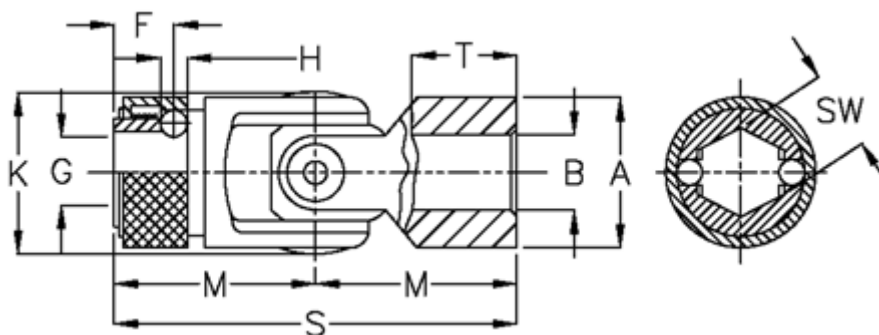

# Data Sheet

Article number: 07732426

Description: Cross joint w/slide bearing  
W/rapid change coupling, 0.732.426

## Measures

A	= 32	s	= 86
B H7	= 16	sw	= 16.00
F	= 14.0	T	= 25
G	= 14.8		
H	= 6.35		
K	= 33.5		
M	= 43		
MD max N m	= 60		